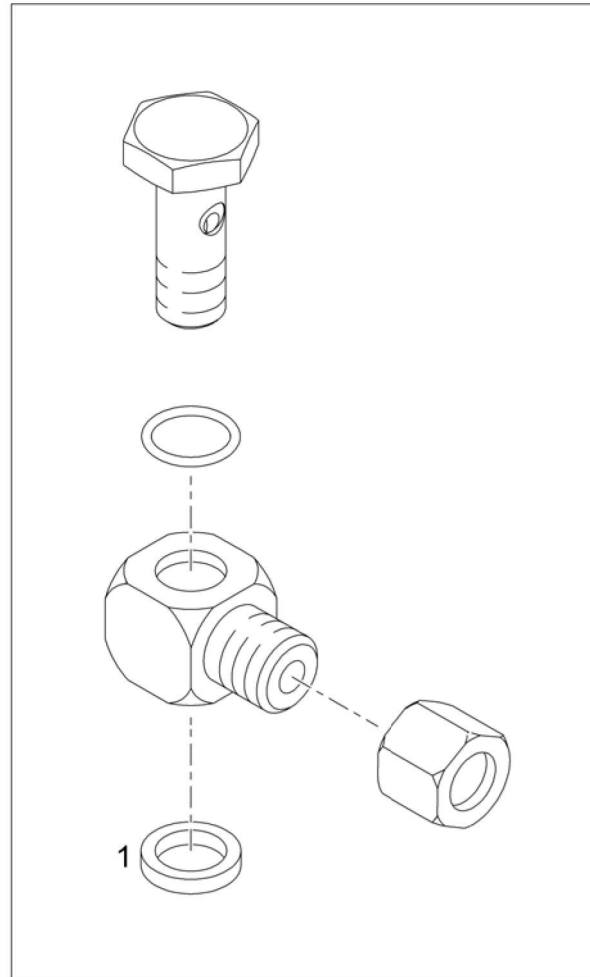

SWIVEL UNION
SCHWENKVERSCHRAUBUNG
RACCORD ORIENTABLE

from No / up to No

Figure
Bild
Figure

 **TADANO**
99700896551

10